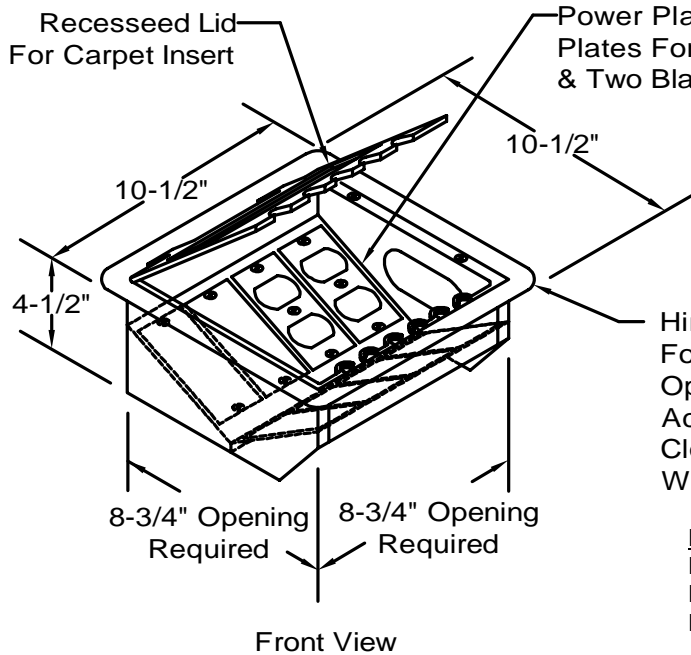

EB30 RAISED FLOOR SERVICE BOX

Hinged Lid Is Recessed For Carpet Insert And Opens Wide For Easy Access To Devices. Lid Closes Flush With Floor While In Use

Features

Provides Interconnection Point Between Access Floor Wiring Systems And Workstation Equipment Cables

Electrical

Rated At 20 Amp/120V AC For Duplex Receptacles And Is U.L. Listed

Mounting

Mounts Into 8-3/4" Square Cutout In Floor Panel Requires A Minimum 5" FFH.